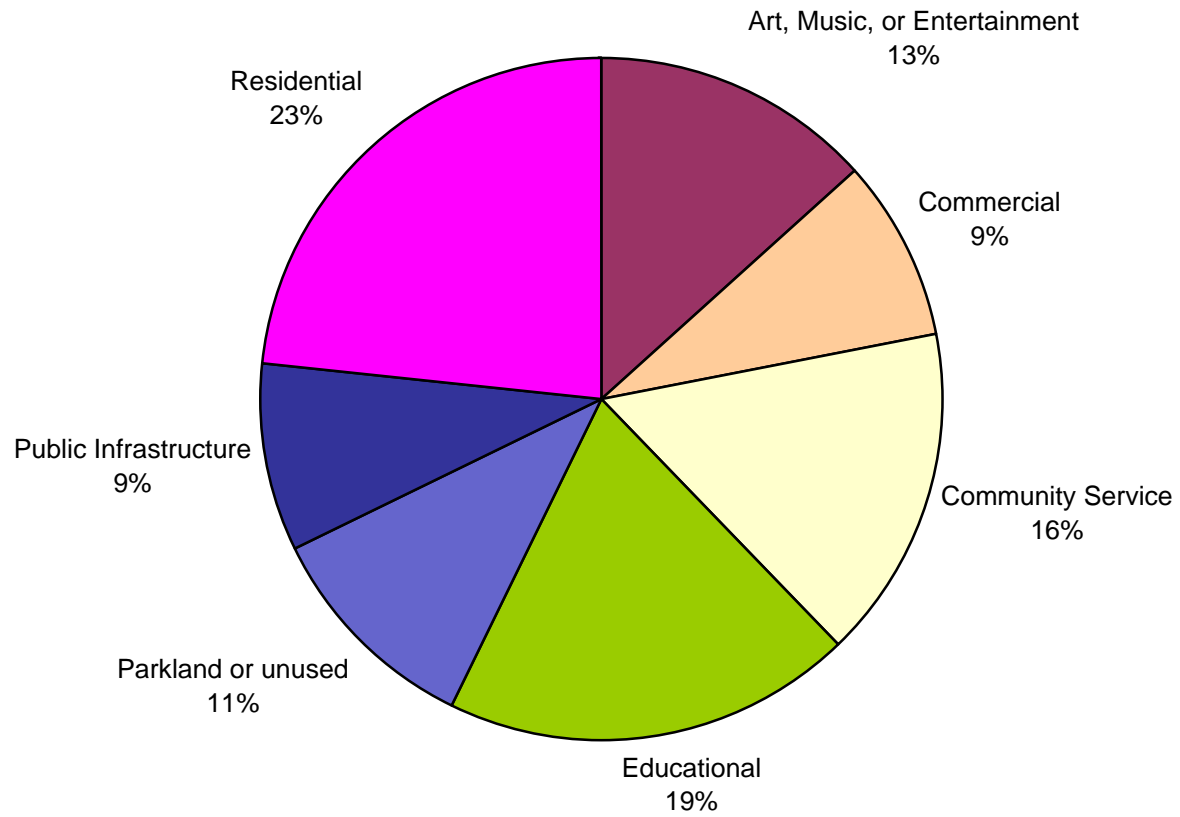

**Chilbo Community Building Project Land
2008 Data - Prim Use by Category
Total Prims Used = 15703**

**Chilbo Community Building Project Land
2008 Data - Land Use by Category
Total Land in Sq. Meters = 80448**

**Chilbo Community Building Project
Comparison Data - 2007 to 2008 - Prims Used
2007 Prims = 8082 2008 Prims = 15707**

Chilbo Community Building Project Comparison Data - Land Used - 2007 to 2008