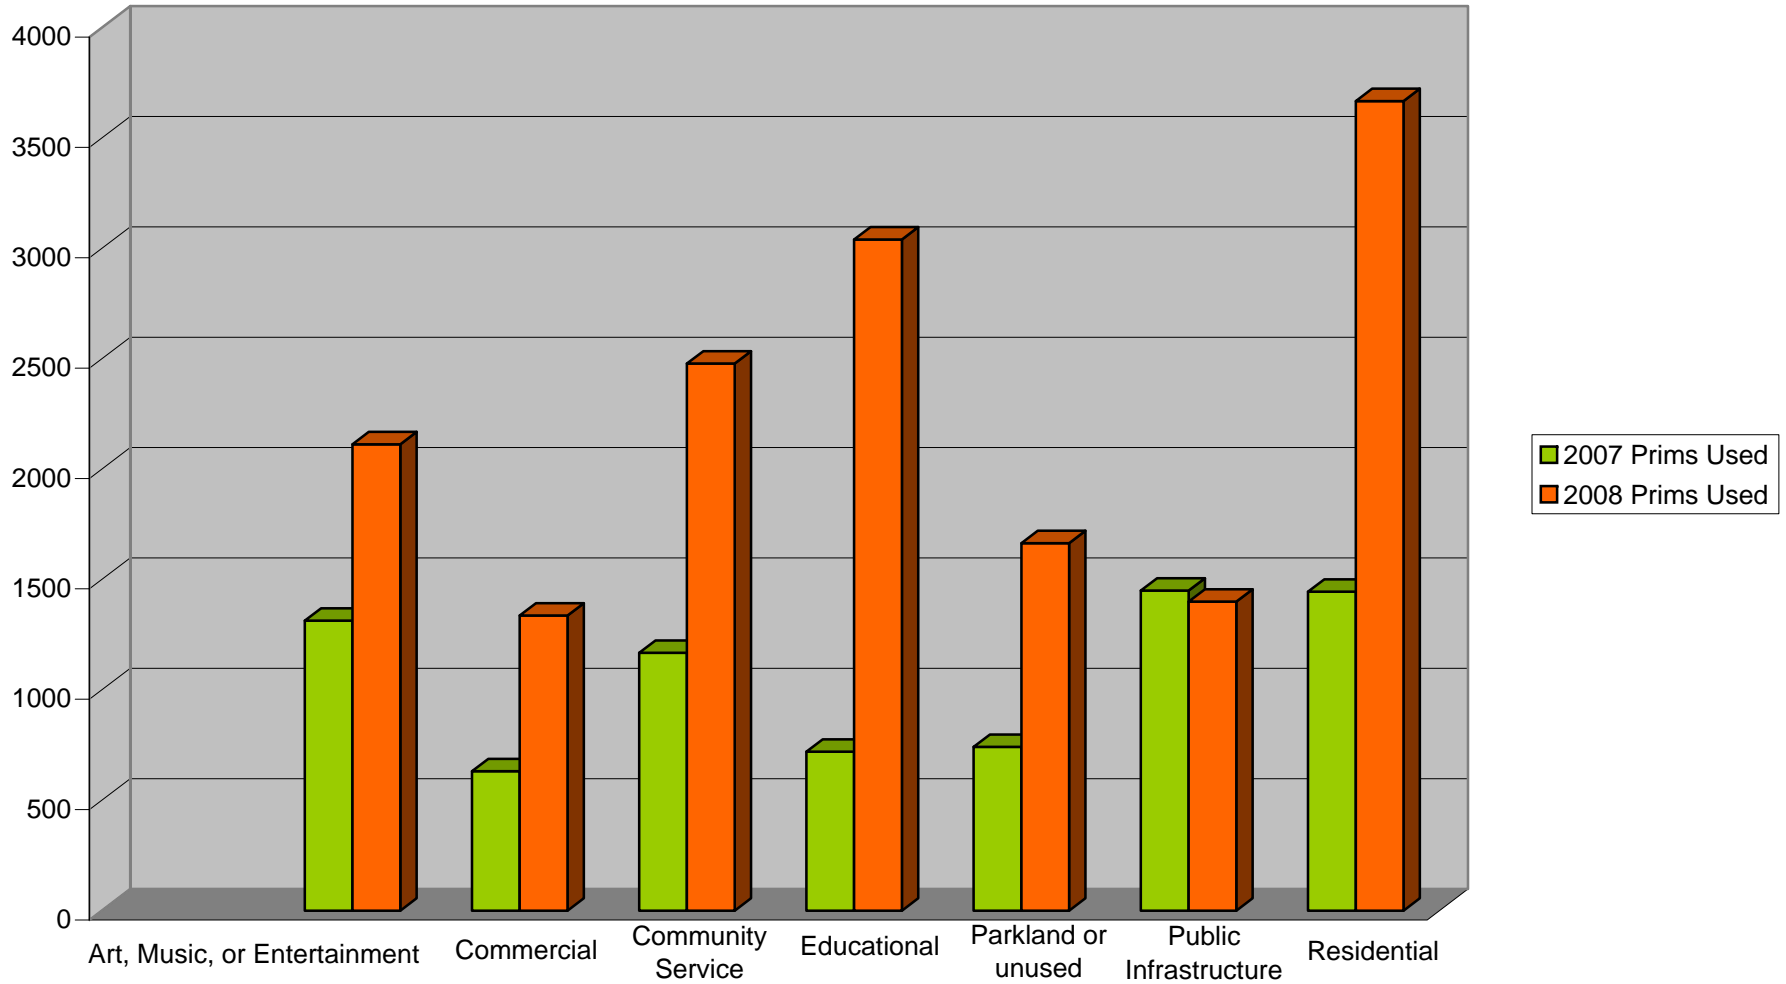

**Chilbo Community Building Project Land
2008 Data - Prim Use by Category
Total Prims Used = 15703**

**Chilbo Community Building Project Land
2008 Data - Land Use by Category
Total Land in Sq. Meters = 80448**

**Chilbo Community Building Project
Comparison Data - 2007 to 2008 - Prims Used
2007 Prims = 8082 2008 Prims = 15707**

Chilbo Community Building Project Comparison Data - Land Used - 2007 to 2008