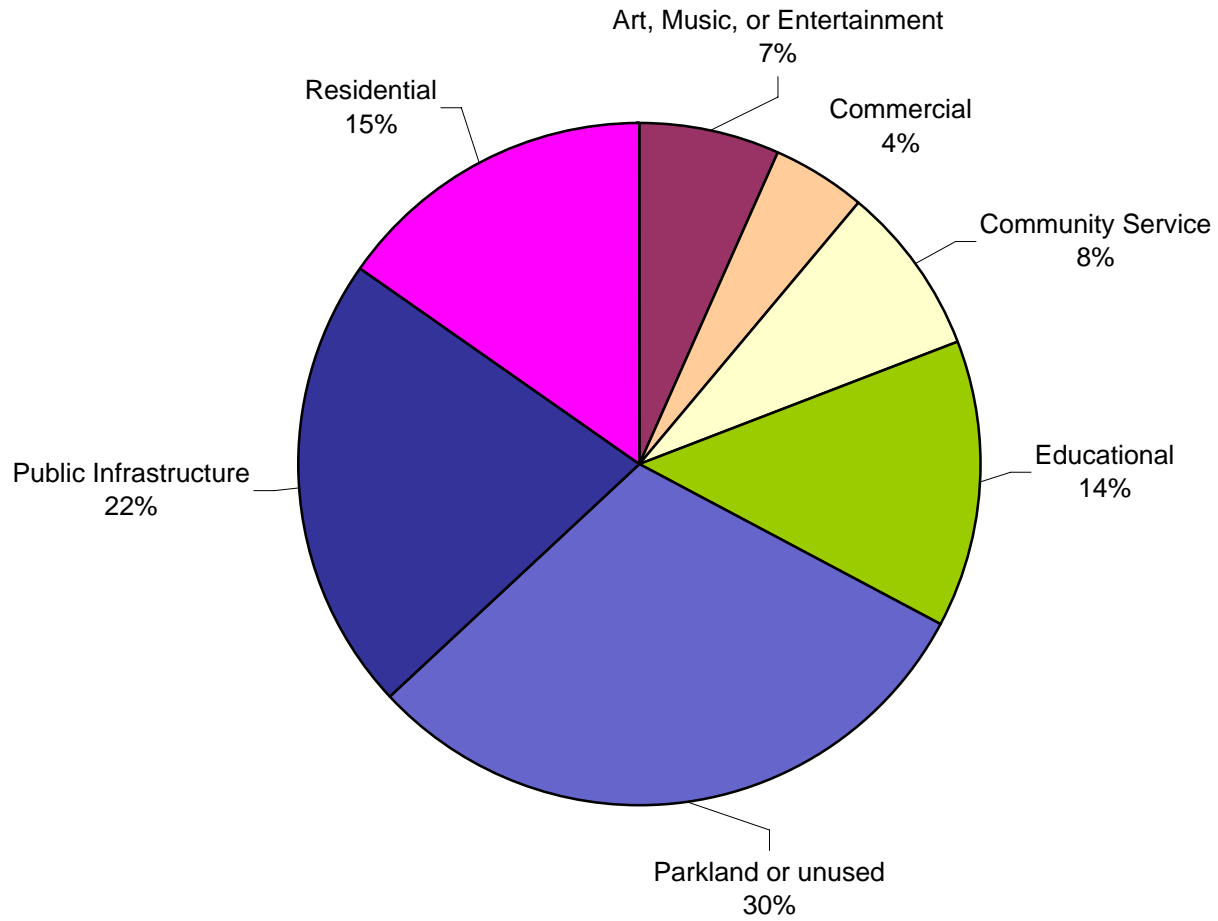

**Chilbo Community Building Project Land
2008 Data - Prim Use by Category
Total Prims Used = 15703**

**Chilbo Community Building Project Land
2008 Data - Land Use by Category
Total Land in Sq. Meters = 80448**

**Chilbo Community Building Project
Comparison Data - 2007 to 2008 - Prims Used
2007 Prims = 8082 2008 Prims = 15707**

Chilbo Community Building Project Comparison Data - Land Used - 2007 to 2008